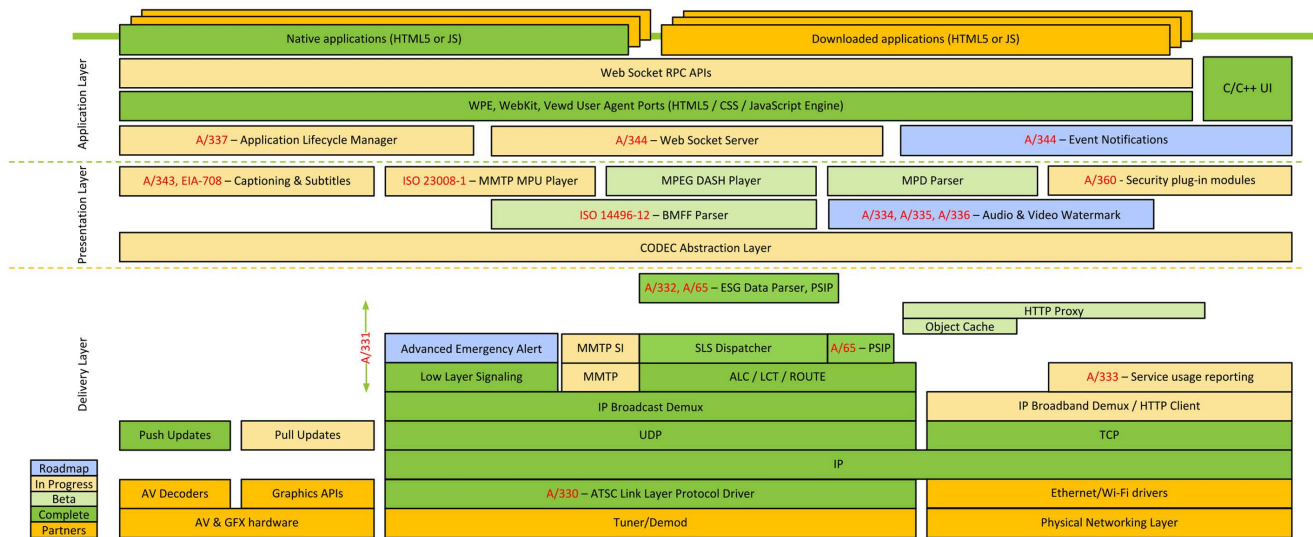

ATSC3pak

ATSC3pak is BitRouter’s software package that implements ATSC 3.0 standards, which introduce better picture and sound quality, interactivity, and mobility to the TV watching experience. ATSC 3.0 blends broadcast and broadband experience for the viewer. Details about **ATSC3pro**, a professional TV receiver that uses ATSC3pak, can be found [here](#). ATSC3pak integrates ATSC 1.0 and ATSC 3.0 standards into a single software product that features:

- Portability via a SoC porting layer
- Plug-in support for third party HTML5 user agents
- Support for third party OTT apps
- Integration with BitRouter’s ATSC 1.0 stacks – PSIPstack and CAPstack
- Support for gateway, set-top box and television devices.

ATSC3pak Software

TEL +1-619-847-1458
E-MAIL Info@BitRouter.com
WEBSITE www.BitRouter.com